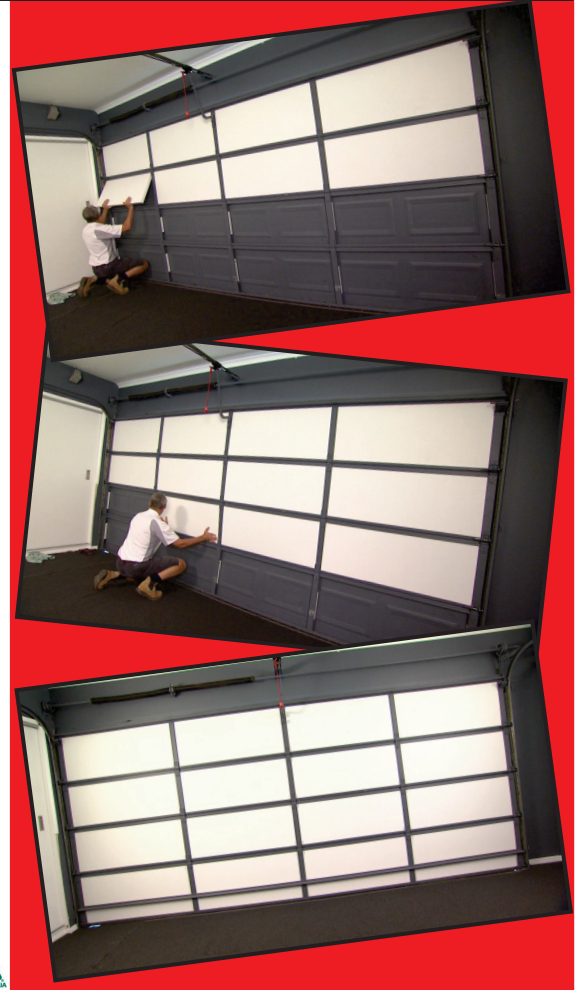

www.thermadoor.com.au

Your Local ThermaDoor Garage Door Insulation Distributor
Contact the team at Powers Insulation for a FREE quote today!

02 6932 1888

POWERS
INSULATION
& PLUMBING